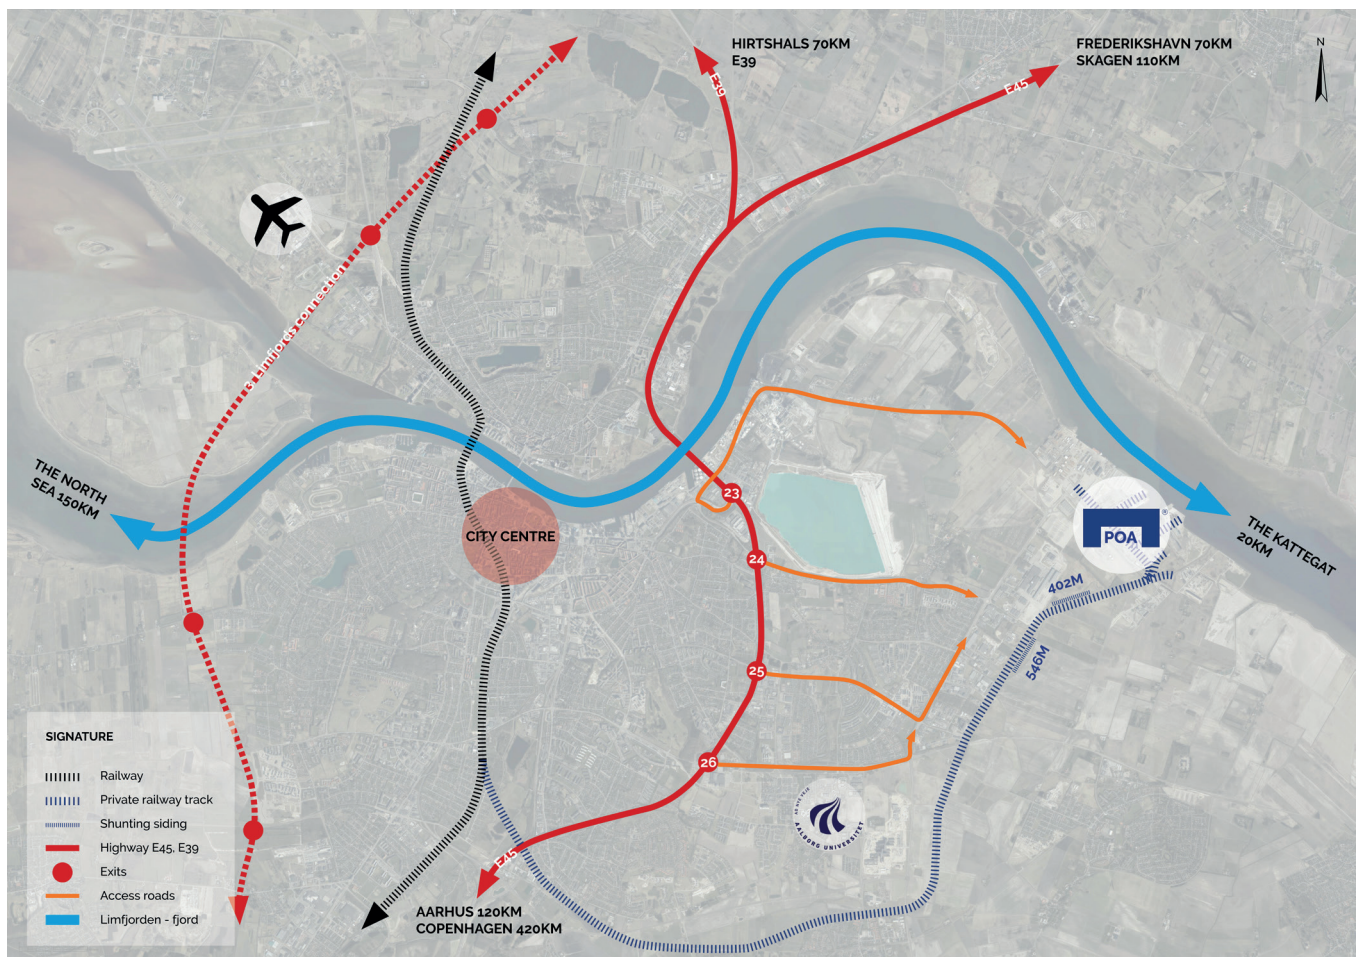

# Aalborg Container Terminal

Make demands for your goods transportation

In Aalborg, you'll find an 89,000 sqm container terminal in the heart of Scandinavia, connected to the global network through a weekly feeder route to and from some of the world's largest container ports in Hamburg and Bremerhaven:

- Regional focus
- Ample space
- Combined logistics solutions via sea, road, and railway
- Optimal facilities for efficient container handling
- Extraordinarily fast turnaround, reducing transport time, costs, and environmental impact
- Flexibility and tailored solutions for each customer

### OUTSIDE THE TERMINAL PREMISES

- Border Inspection Post/veterinary authority
- Fenced and surveilled trailer parking

**AALBORG**  
CONTAINERTERMINAL